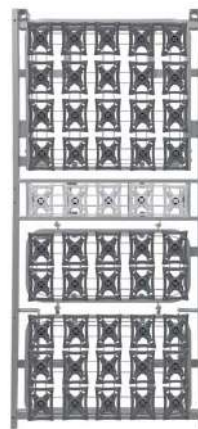

- 25 cm (9.8") low position
- 33 cm (13") transfer position
- 82 cm (32-34") working height
- Safe working load of 225 kg (496 lbs)
- Reclining surface: 100 x 200 cm (39" x 78-3/4")
- External dimensions: 103 x 206 cm (40-1/2" x 81")
- Space-saving, vertical side rail
- Integrated bed extension
- Four-section reclining surface
- Automatic comfort seating mechanism
- Four-wheel central brake

+ 20 cm

Tool-free integrated bed extension

Sequoia features an integrated bed extension, which allows the reclining surface to be extended up to 20cm (8") without compromising its appearance.

The bed extension is tool-less to make the transition to extended deck length simple and fast.

Illuminating hand controller

The bed frame is adjusted with a hand controller that is conveniently located at the side of the bed. Simple images on the pendant indicate which buttons control various sections of the bed. Buttons illuminate in the dark for easy visibility.

Hidden 2" casters with central brake

Sequoia has four 50mm (2") dual casters that help to move and position the bed as desired. Simply step on the brake bar to lock the bed.

Comfort Deck reclining surface flexes to provide ultimate comfort to the user.