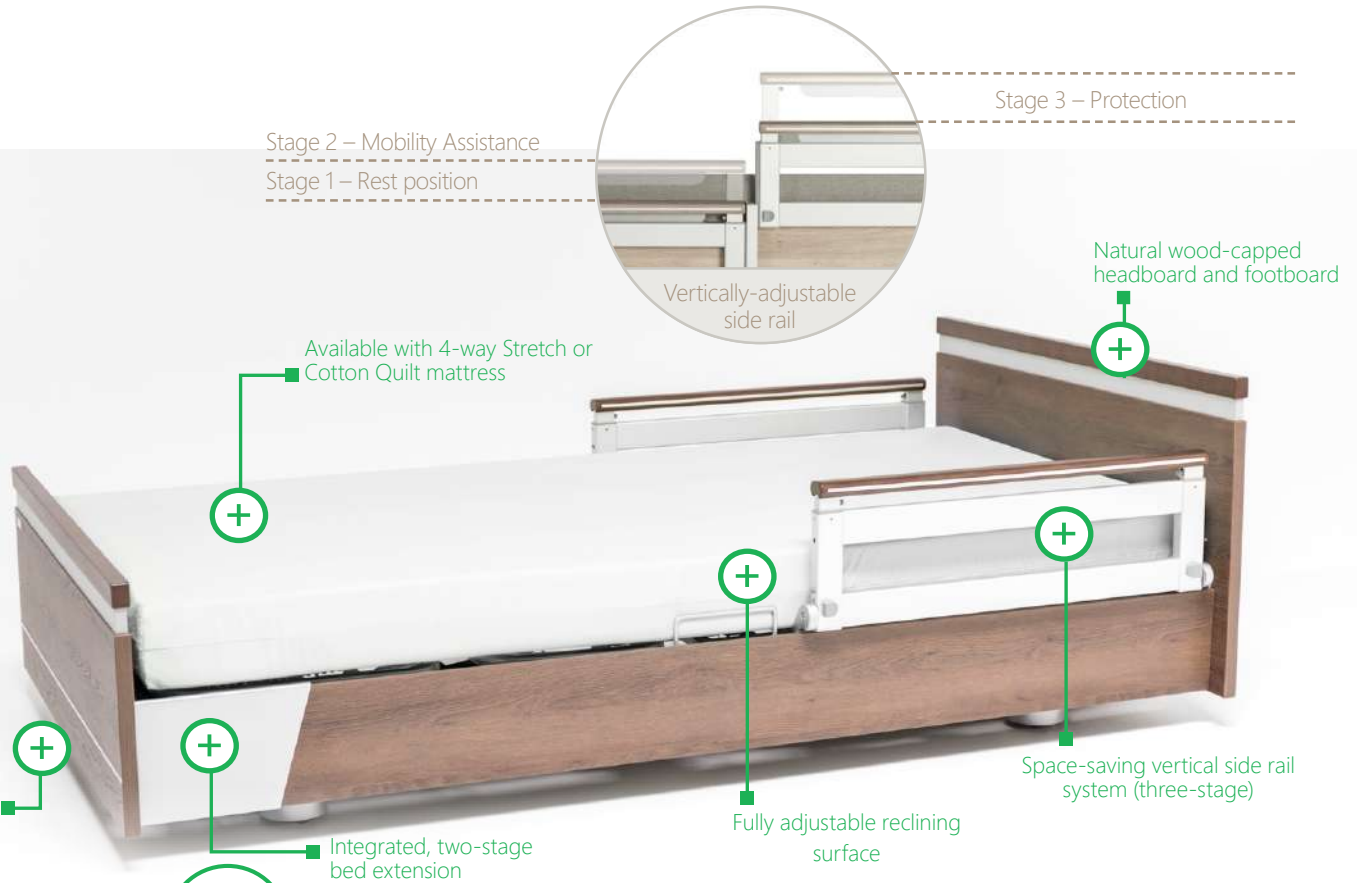

SEQUOIA

CLINICAL DESIGN, HOME-LIKE STYLE

KEY FACTS

- 25 cm (9.8") low position
- 33 cm (13") transfer position
- 82 cm (32-34") working height
- Safe working load of 225 kg (496 lbs)
- Reclining surface: 100 x 200 cm (39" x 78-3/4")
- External dimensions: 103 x 206 cm (40-1/2" x 81")
- Space-saving, vertical side rail
- Integrated bed extension
- Four-section reclining surface
- Automatic comfort seating mechanism
- Four-wheel central brake