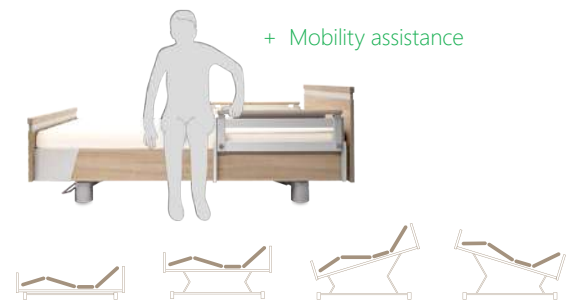

+ 20 cm

Tool-free integrated bed extension

Sequoia features an integrated bed extension, which allows the reclining surface to be extended up to 20cm (8") without compromising its appearance.

The bed extension is tool-less to make the transition to extended deck length simple and fast.

Illuminating hand controller

The bed frame is adjusted with a hand controller that is conveniently located at the side of the bed. Simple images on the pendant indicate which buttons control various sections of the bed. Buttons illuminate in the dark for easy visibility.

Hidden 2" casters with central brake

Sequoia has four 50mm (2") dual casters that help to move and position the bed as desired. Simply step on the brake bar to lock the bed.

Comfort Deck reclining surface flexes to provide ultimate comfort to the user.

Each section of the frame can be easily removed for thorough cleaning.

ONE-TOUCH POSITIONING

The Sequoia's hand controller features various pre-set positioning options including Chair, Auto Contour, Mobility Assistance, Trendelenburg, reverse Trendelenburg and more, giving the user security and comfort at the touch of a button.